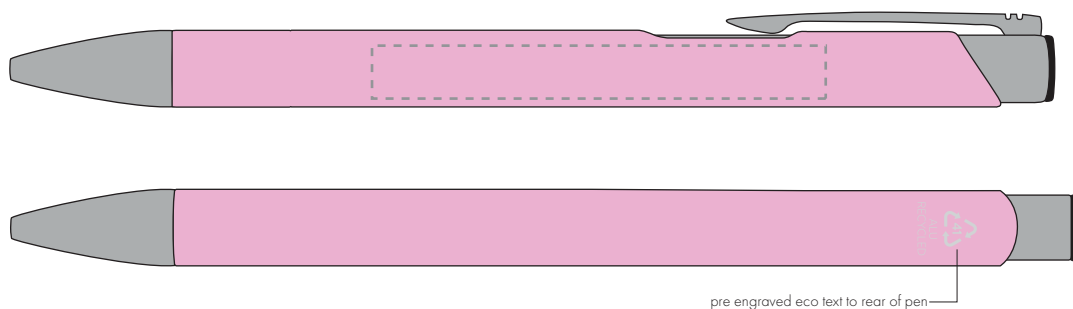

Your Ref:
Our Ref:

Quantity:
Version: 1

Product Code: TPC982001
Product Colour: PASTEL PINK

PRINTING CONCERNS:

We stock this item in the following colours

**PANTONE REFERENCE(S)**

- Colour 1
- Colour 2
- Colour 3
- Colour 4

ARTWORK SCALE 100%

ARTWORK SCALE 100%
Side Print Area:
60mm x 7mm

Product Image for visualisation
- colours may vary

The dashed line is to demonstrate print area and will not appear on your printed item

PLEASE NOTE: